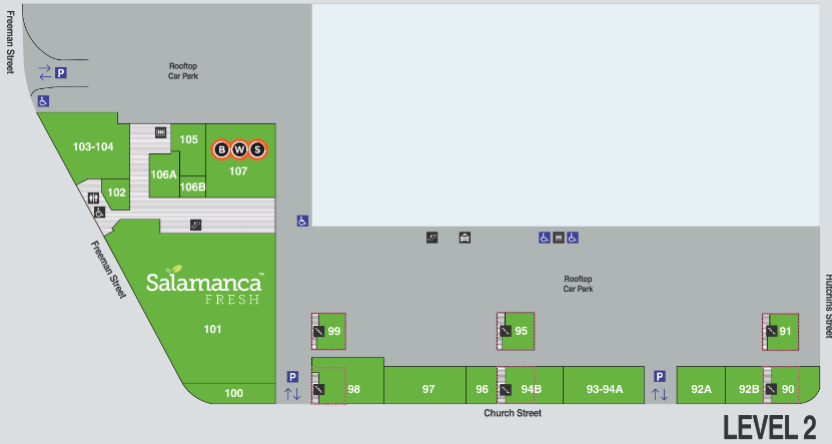

Source: ABS Census 2021, Gap Maps

With a growing primary trade area,
Channel Court is the perfect
location to showcase your business.

CHANNEL COURT
SHOPPING CENTRE

“ This was my first pop-up shop for my small business and I was thrilled at the success of sales I had. I was able to show my products to a new area and therefore new clientele which will hopefully turn into more ongoing sales.

Bel - S&B Handcrafts

CENTRE DIRECTORY

CASUAL LEASING SITES

1 Woolworths Main Mall, outside Telstra

SIZE 3x3m POWER yes

RATES

Weekly Rate: \$750*

Daily Rates